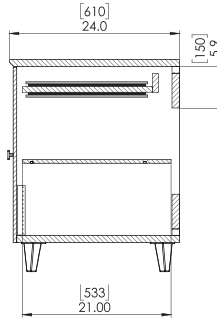

FURNITURE SIDECAR RACK

GFW-FURNITURE-SIDECAR-RACKS-ELITE

PRODUCT DIMENSIONS

Caster option is available for this model

FEATURES

// Slide-out tray with soft close

// Configurable shelving and cabinet storage

// Mount up to 12U of rack gear

PRODUCT DIMENSIONS

Overall (L x H x W)	24 x 30 x 30" (610 x 762 x 762mm)
Product Weight	90 lbs (40.8 kg)
Slide Out Tray	18 x 14.25" (457 x 362mm)
Tray Max Clearance	6" (152mm)
Tray Max Weight	35 lbs (16 kg)
Rackable Depth	22" (203mm)
Rack Height	4U (7"/178mm); 8U (14"/356mm); 12U (21"/533mm)
Rack Width	19" (483mm)
Side Cabinet Interior Width	8" (203mm)
Rear Cable Cutout	1 x 5" (25 x 127mm)
Material	AA Plywood / Steel Legs / Steel Rack
Color/Finish	Driftwood Gray / Laminate

Gator Frameworks is dedicated to producing the highest quality stands and accessories. We back up that commitment with a 3 year Warranty on any manufacturing defects in material and workmanship. This warranty applies to the original owner and requires proof of purchase. Our warranty entitles the original owner repair or replacement of the product, or replacement with a comparable product of similar value and condition at our discretion. This warranty is limited to Gator Frameworks products only and excludes loss of personal property, loss of use, accidental damage, misuse, or normal wear and tear.

— For Full Warranty Information Visit —
www.gatorframeworks.com