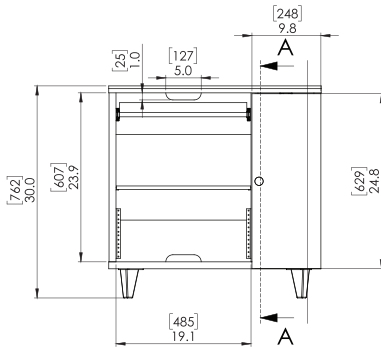

FURNITURE SIDECAR RACK

GFW-FURNITURE-SIDECAR-RACKS-ELITE

PRODUCT DIMENSIONS

Caster option is available for this model

FEATURES

// Slide-out tray with soft close

// Configurable shelving and cabinet storage

// Mount up to 12U of rack gear

PRODUCT DIMENSIONS

Overall (L x H x W)	24 x 30 x 30" (610 x 762 x 762mm)
Product Weight	90 lbs (40.8 kg)
Slide Out Tray	18 x 14.25" (457 x 362mm)
Tray Max Clearance	6" (152mm)
Tray Max Weight	35 lbs (16 kg)
Rackable Depth	22" (203mm)
Rack Height	4U (7"/178mm); 8U (14"/356mm); 12U (21"/533mm)
Rack Width	19" (483mm)
Side Cabinet Interior Width	8" (203mm)
Rear Cable Cutout	1 x 5" (25 x 127mm)
Material	AA Plywood / Steel Legs / Steel Rack
Color/Finish	Driftwood Gray / Laminate

Gator Frameworks is dedicated to producing the highest quality stands and accessories. We back up that commitment with a 3 year Warranty on any manufacturing defects in material and workmanship. This warranty applies to the original owner and requires proof of purchase. Our warranty entitles the original owner repair or replacement of the product, or replacement with a comparable product of similar value and condition at our discretion. This warranty is limited to Gator Frameworks products only and excludes loss of personal property, loss of use, accidental damage, misuse, or normal wear and tear.

— For Full Warranty Information Visit —
www.gatorframeworks.com