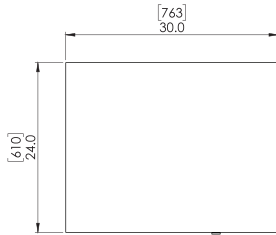

FURNITURE SIDECAR RACK

GFW-FURNITURE-SIDECAR-RACKS-ELITE

PRODUCT DIMENSIONS

Caster option is available for this model