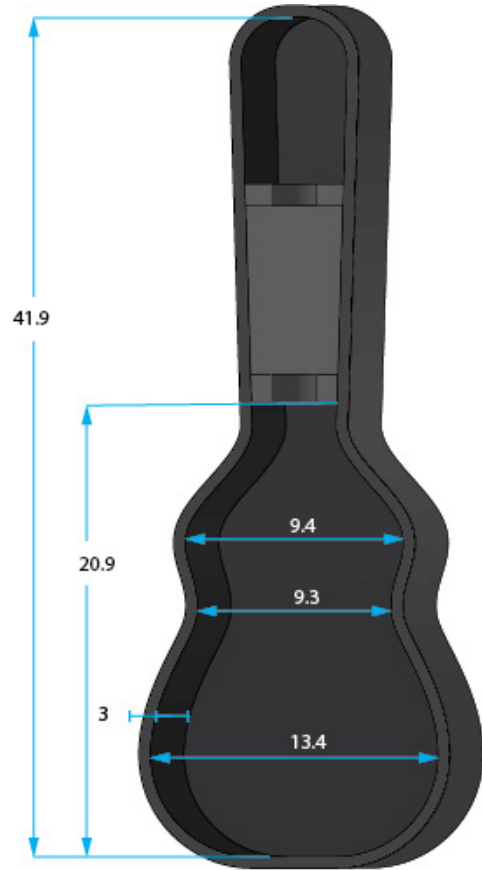

SPECIFICATION SHEET

GWE-LPS-BLK

* Dimensions Are Measured In Inches With No Interior Foam Compression

Interior Dimensions

BODY HEIGHT: 3	UPPER BOUT: 9.4
OVERALL LENGTH: 41.9	WAIST: 9.3
POCKET :7.7 X 5.9 X 2.2(IN)	LOWER BOUT:13.4

Exterior Dimensions

LENGTH:43.5
WIDTH : 15.4
HEIGHT: 5.6
WEIGHT: 8.12

WOOD ECONOMY:

- Plywood Construction
- Black Tolex covering creates a moisture-resistant, rugged exterior
- Ergonomic handle
- Thick plush lining
- Spacious interior accessory compartment