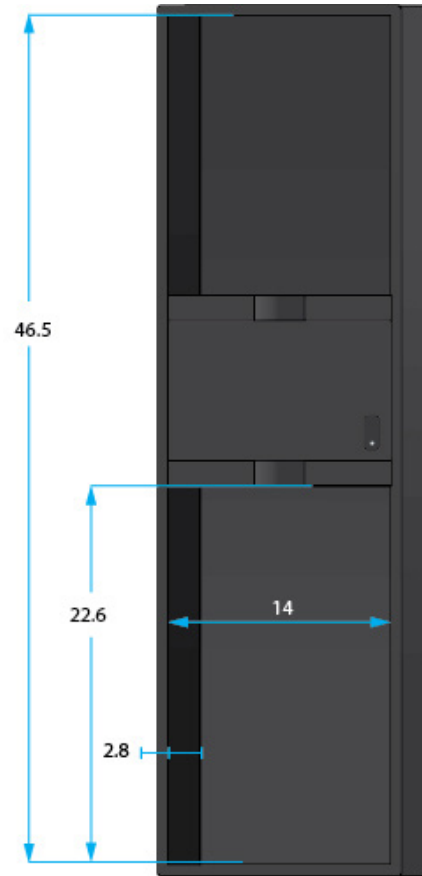

SPECIFICATION SHEET

GWE-BASS

* Dimensions Are Measured In Inches With No Interior Foam Compression

Interior Dimensions

BODY HEIGHT: 2.8
OVERALL LENGTH: 46.5
POCKET : 14 X 6.7 X 1.2 (IN)

UPPER BOUT: 14
WAIST: 14
LOWER BOUT: 14

Exterior Dimensions

LENGTH: 40.2
WIDTH : 16.1
HEIGHT: 3.8
WEIGHT: 10.2

WOOD ECONOMY:

- Plywood Construction
- Black Tolex covering creates a moisture-resistant, rugged exterior
- Ergonomic handle
- Thick plush lining
- Spacious interior accessory compartment