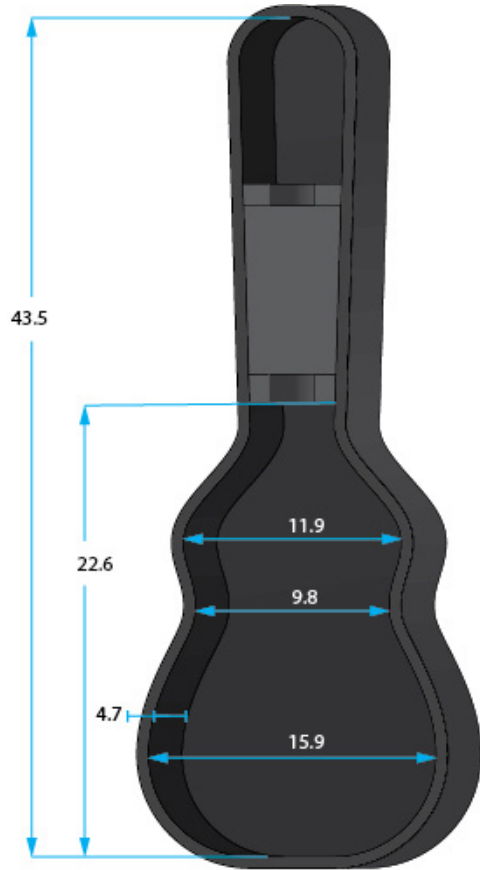

SPECIFICATION SHEET

GWE-335

* Dimensions Are Measured In Inches With No Interior Foam Compression

Interior Dimensions

BODY HEIGHT: 4.7	UPPER BOUT: 11.9
OVERALL LENGTH: 43.5	WAIST: 9.8
POCKET : 7.5 X 5.1 X 2.2 (IN)	LOWER BOUT: 15.9

Exterior Dimensions

LENGTH: 45.2
WIDTH : 17.5
HEIGHT: 5.9
WEIGHT: 8.87

WOOD ECONOMY:

- Plywood Construction
- Black Tolex covering creates a moisture-resistant, rugged exterior
- Ergonomic handle
- Thick plush lining
- Spacious interior accessory compartment