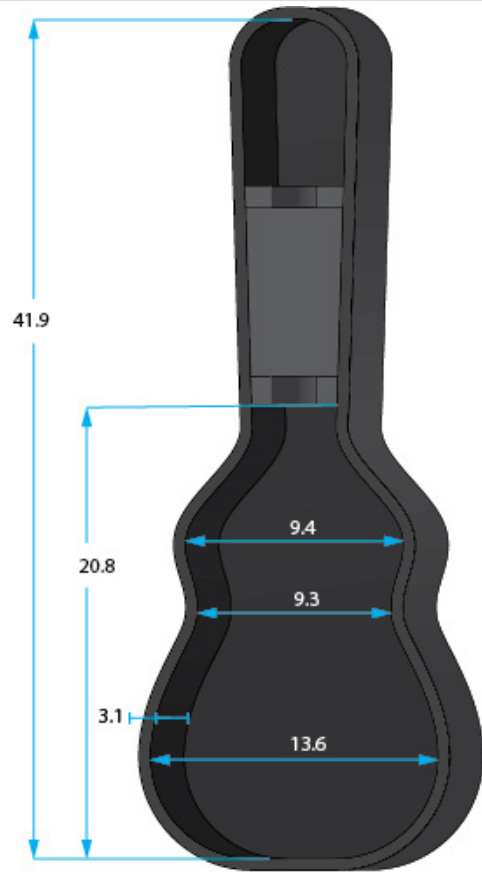

**SPECIFICATION SHEET**

**GW-LPS**

\* Dimensions Are Measured In Inches With No Interior Foam Compression

**Interior Dimensions**

BODY HEIGHT: 3.1	UPPER BOUT: 9.4
OVERALL LENGTH: 41.9	WAIST: 9.3
POCKET :7.7 X 6.1 X 2(IN)	LOWER BOUT:13.6

**Exterior Dimensions**

LENGTH:43.5
WIDTH : 15.6
HEIGHT: 5.1
WEIGHT: 8.2

**WOOD:**

- Rugged Plywood Construction
- Plush Lined Foam Padded Interior with Storage Compartment
- Lockable
- Ergonomically Designed Padded Carrying Handle
- Contrast Stitching
- chrome-plated hardware