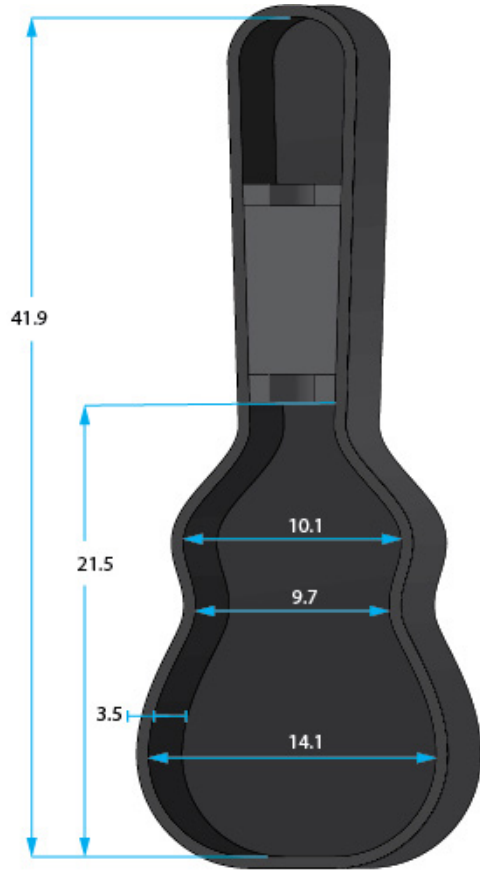

SPECIFICATION SHEET

GW-JM LPS

* Dimensions Are Measured In Inches With No Interior Foam Compression

Interior Dimensions

BODY HEIGHT: 3.5	UPPER BOUT: 10.1
OVERALL LENGTH: 41.9	WAIST: 9.7
POCKET :7.7 X 6.3 X 2(IN)	LOWER BOUT:14.1

Exterior Dimensions

LENGTH:43.7
WIDTH : 16.2
HEIGHT: 5.9
WEIGHT: 8.26

WOOD:

- Rugged Plywood Construction
- Plush Lined Foam Padded Interior with Storage Compartment
- Lockable
- Ergonomically Designed Padded Carrying Handle
- Canvas Wrapped
- Antique Brass Finished hardware