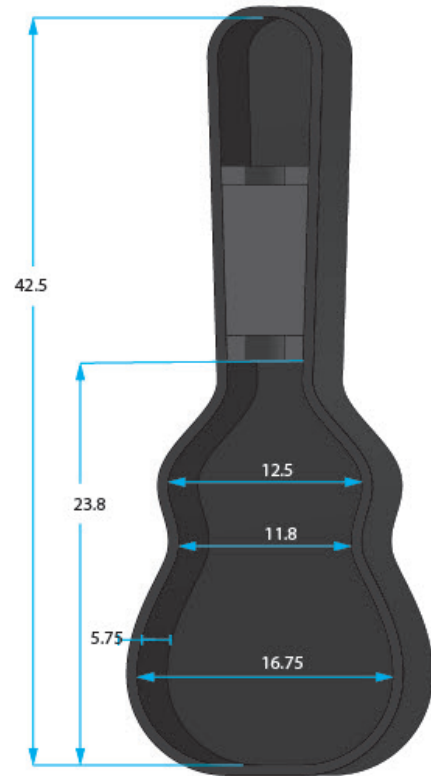

**SPECIFICATION SHEET**

**GW-DREAD**

\* Dimensions Are Measured In Inches With No Interior Foam Compression

**Interior Dimensions**

BODY HEIGHT: 5.75	UPPER BOUT: 12.5
OVERALL LENGTH: 42.5	WAIST: 11.8
POCKET : 0.3 X 0.2 X 0.3 (IN)	LOWER BOUT: 16.8

**Exterior Dimensions**

LENGTH: 44
WIDTH : 19
HEIGHT: 6.8
WEIGHT: 9.4

**WOOD:**

- Rugged Plywood Construction
- Plush Lined Foam Padded Interior with Storage Compartment
- Lockable
- Ergonomically Designed Padded Carrying Handle
- Contrast Stitching
- chrome-plated hardware