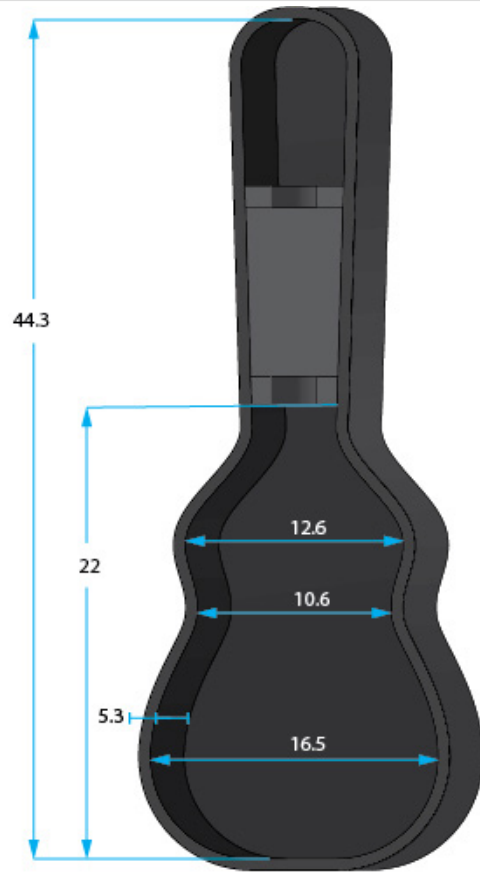

## SPECIFICATION SHEET

**GW-335-BROWN**

\* Dimensions Are Measured In Inches With No Interior Foam Compression

### Interior Dimensions

BODY HEIGHT: 5.3

UPPER BOUT: 12.6

OVERALL LENGTH: 44.3

WAIST: 10.6

POCKET : 7.5 X 5.1 X 2.2 (IN)

LOWER BOUT: 16.5

### Exterior Dimensions

LENGTH: 46.3

WIDTH : 19.1

HEIGHT: 6

WEIGHT: 9.62