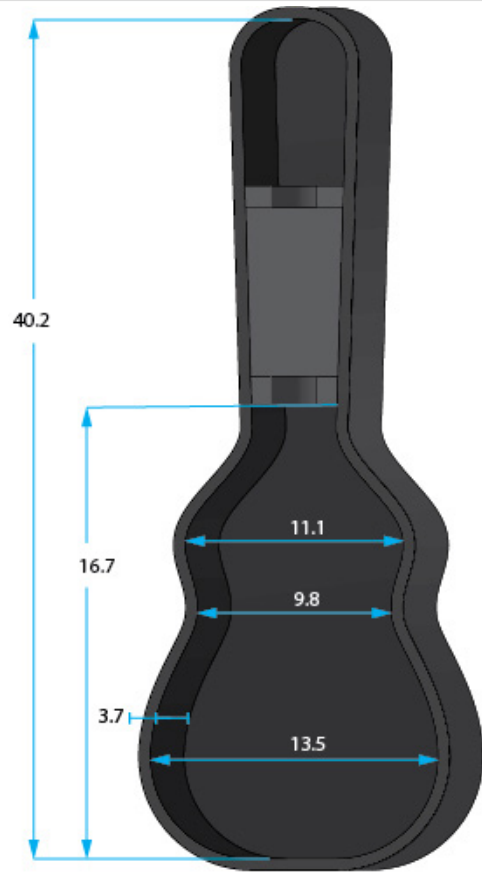

SPECIFICATION SHEET

GTSA-GTRSG

* Dimensions Are Measured In Inches With No Interior Foam Compression

Interior Dimensions

BODY HEIGHT: 3.7	UPPER BOUT: 11.1
OVERALL LENGTH: 40.2	WAIST: 9.8
POCKET : 8.3 X 4.9 X 2 (IN)	LOWER BOUT:13.5

Exterior Dimensions

LENGTH:43.3
WIDTH : 16.9
HEIGHT: 6.3
WEIGHT: 11.2

TSA:

- ATA Molded Military Grade Polyethylene Outer-Shell
- TSA Approved Locking Center Latch Ideal for Air Travel
- Universal Fit EPS Protective Foam Interior Nest Thick
- Black Plush Interior