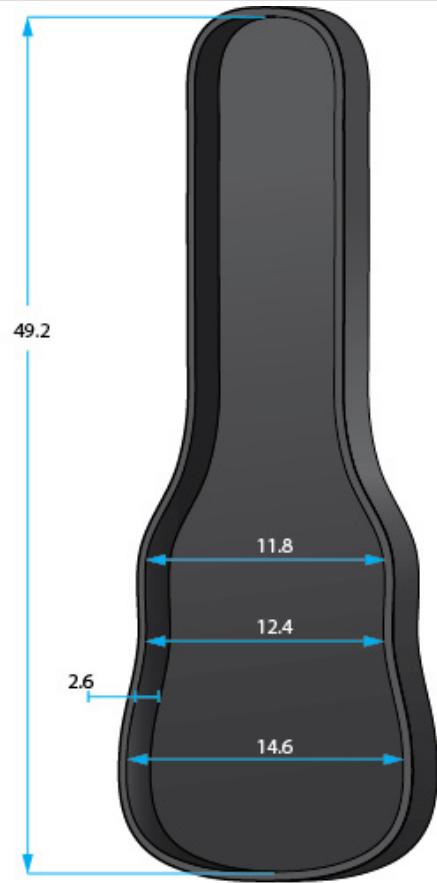

SPECIFICATION SHEET

GT-BASS-BLK

* Dimensions Are Measured In Inches With No Interior Foam Compression

Interior Dimensions

BODY HEIGHT: 2.6

UPPER BOUT: 11.8

OVERALL LENGTH: 49.2

WAIST: 12.4

POCKET : 12.6 X 11.2 X 1.8

LOWER BOUT:14.6

Exterior Dimensions

LENGTH:50.4

WIDTH : 16.3

HEIGHT: 4.5

WEIGHT: 4.85

TRANSIT:

- Weather Resistant Blended Fabric Exterior
- Thick Rubber Tread on Bottom of the Bag Prevents Wear
- 20mm Thick Foam Padding Covered with Plush Micro-Fleece Lining
- Adjustable, Removable Three-Point Interior Padding System Protects the Headstock, Neck and Bot-tom/Endpin