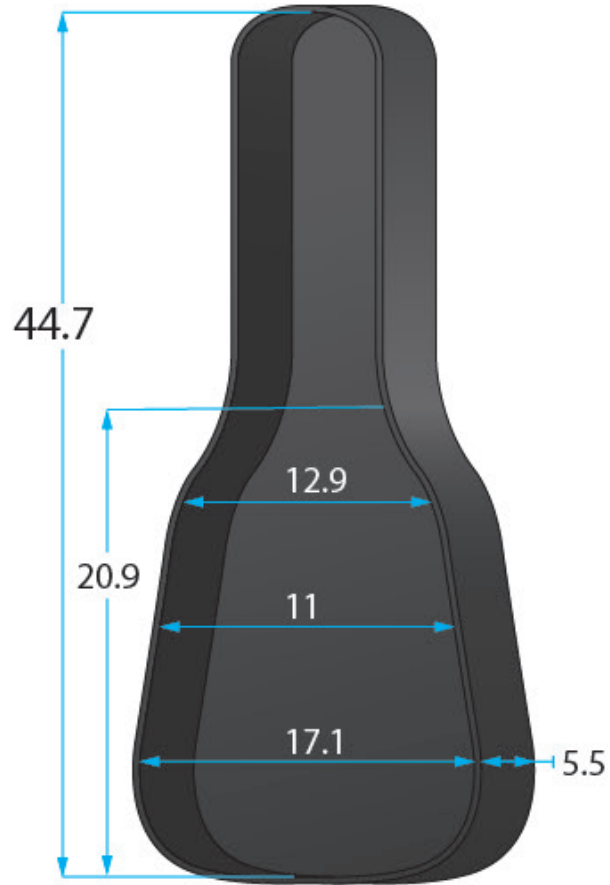

SPECIFICATION SHEET

GL-JUMBO

* Dimensions Are Measured In Inches With No Interior Foam Compression

Interior Dimensions

BODY HEIGHT: 5.5
OVERALL LENGTH: 44.7
POCKET : 6.3 X 5.3 X 2.4 (IN)

UPPER BOUT: 12.9
WAIST: 11
LOWER BOUT: 17.1

Exterior Dimensions

LENGTH: 46.7
WIDTH : 19.7
HEIGHT: 9.1
WEIGHT: 6.02

GL:

- 600-Denier nylon
- EPS Foam core and plush lining
- Spacious interior storage