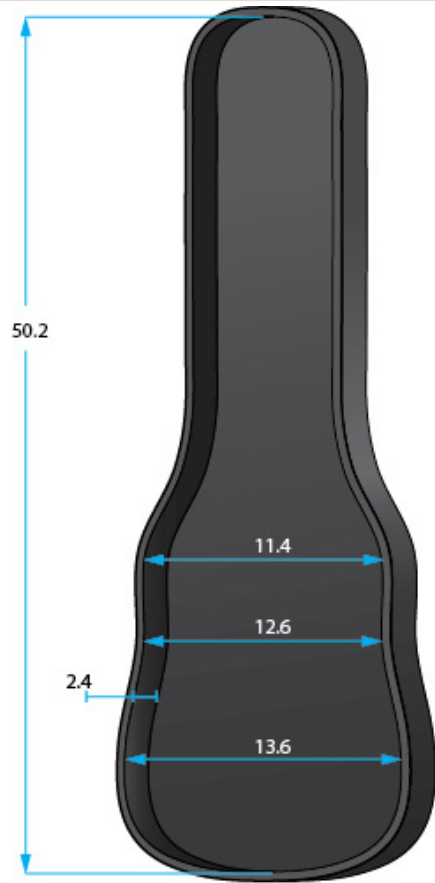

SPECIFICATION SHEET

G-PG BASS

* Dimensions Are Measured In Inches With No Interior Foam Compression

Interior Dimensions

BODY HEIGHT: 2.4	UPPER BOUT: 11.4
OVERALL LENGTH: 50.2	WAIST: 12.6
POCKET : 19.1 X 13.6 X 2	LOWER BOUT:13.6

Exterior Dimensions

LENGTH:52
WIDTH : 15.4
HEIGHT: 5.7
WEIGHT: 7.64

PRO GO:

- 1080D Exterior-Ultra-Thick Padded Sidewalls
- Micro-Fleece Interior
- Protective Rain Cover
- 55mm Body Block Internal Shock Absorber
- Tablet pocket
- Internal cable management
- Sheet music pocket