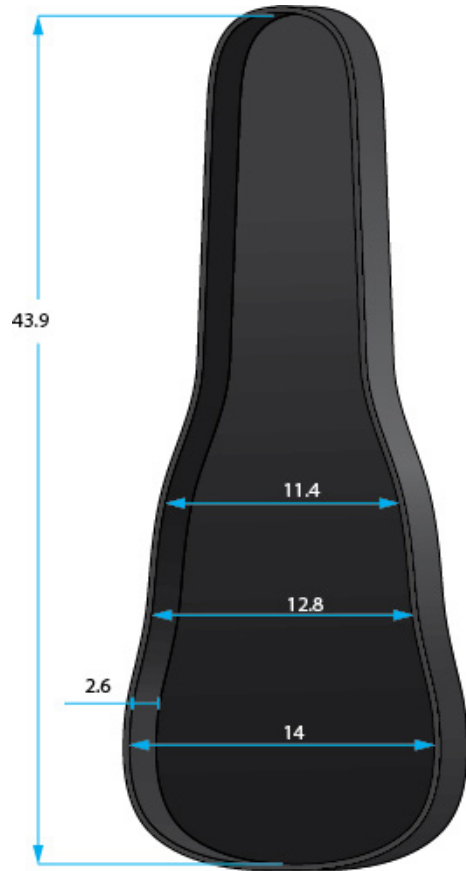

## SPECIFICATION SHEET

**GB-4G-JMASTER**

\* Dimensions Are Measured In Inches With No Interior Foam Compression

### Interior Dimensions

BODY HEIGHT: 2.6

UPPER BOUT: 11.4

OVERALL LENGTH: 43.9

WAIST: 12.8

POCKET :

LOWER BOUT: 14

14.2 X 10 X 1

### Exterior Dimensions

LENGTH: 45

WIDTH : 14.6

HEIGHT: 3.9

WEIGHT: 2.88

### 4G:

- 20mm Interior Padding for Impact Resistance
- Spare Guitar Pick Storage on the Pick-Clip Zipper Pull
- Padded Backpack Style Straps
- Additional Internal Pads to Protect Bottom of Guitar