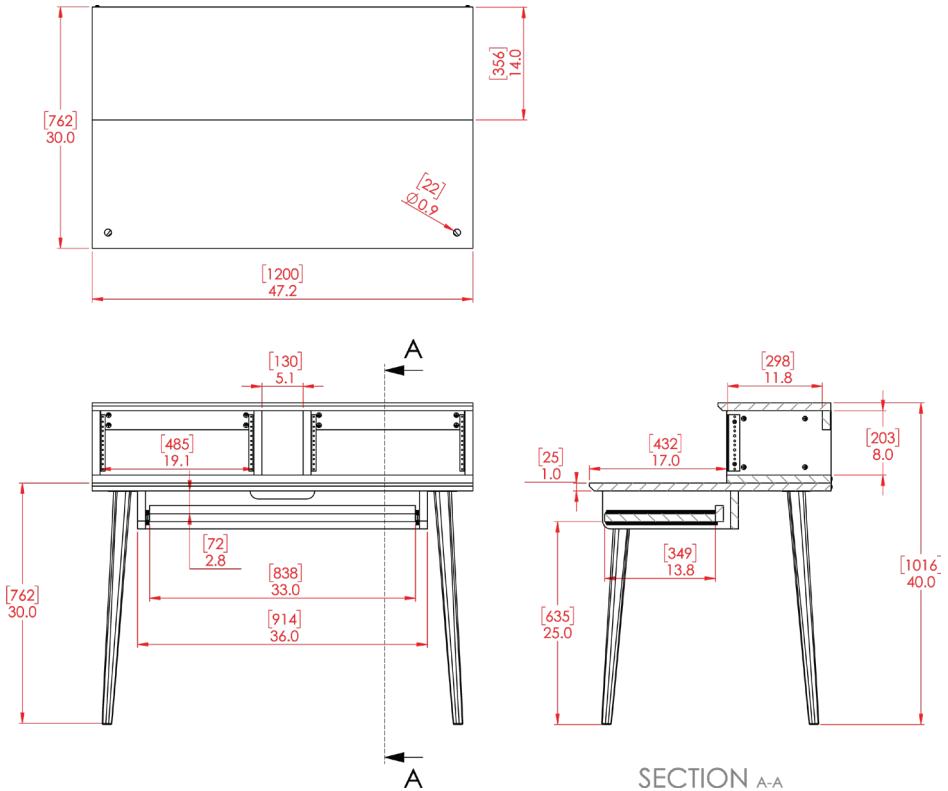

ELITE WORKSTATION DESK

GFW-ELITEDESK

PRODUCT DIMENSIONS

Compact Overall	47.2" x 30" x 40" (1200 x 762 x 1016mm)
Desk Surface	47.2" x 17" (1200 x 433mm)
Tray Surface	33" x 13.8" x 3.35" (838 x 349 x 85mm)
Rack Gear	4U Rack Depth: 11.6" (295mm)
Material	Laminated Plywood with Powder Coated Steel Legs
Color/ Finish	Gray, Brown, or Maple Melamine Laminate with Matte Black Legs
Product Weight	114 lbs (52kg)
Max Weight Capacity	350 lbs (158kg)

GATOR FRAMEWORKS IS DEDICATED TO PRODUCING THE HIGHEST QUALITY STANDS AND ACCESSORIES. WE BACK UP THAT COMMITMENT WITH A 3 YEAR WARRANTY ON ANY MANUFACTURING DEFECTS IN MATERIAL AND WORKMANSHIP. THIS WARRANTY APPLIES TO THE ORIGINAL OWNER AND REQUIRES PROOF OF PURCHASE. OUR WARRANTY ENTITLES THE ORIGINAL OWNER REPAIR OR REPLACEMENT OF THE PRODUCT OR REPLACEMENT WITH A COMPARABLE PRODUCT OF SIMILAR VALUE AND CONDITION AT OUR DISCRETION. THIS WARRANTY IS LIMITED TO GATOR FRAMEWORKS PRODUCTS ONLY AND EXCLUDES LOSS OF PERSONAL PROPERTY, LOSS OF USE, ACCIDENTAL DAMAGE, MISUSE, OR NORMAL WEAR AND TEAR.

5112 W. Linebaugh Ave. • Tampa, FL • Phone: (+1) 813.221.4191 • Fax (+1) 813.221.4181

Visit GatorCases.com for more service & product information • All rights reserved Gator Co.

FOR FULL WARRANTY INFORMATION VISIT

GATORFRAMEWORKS.COM