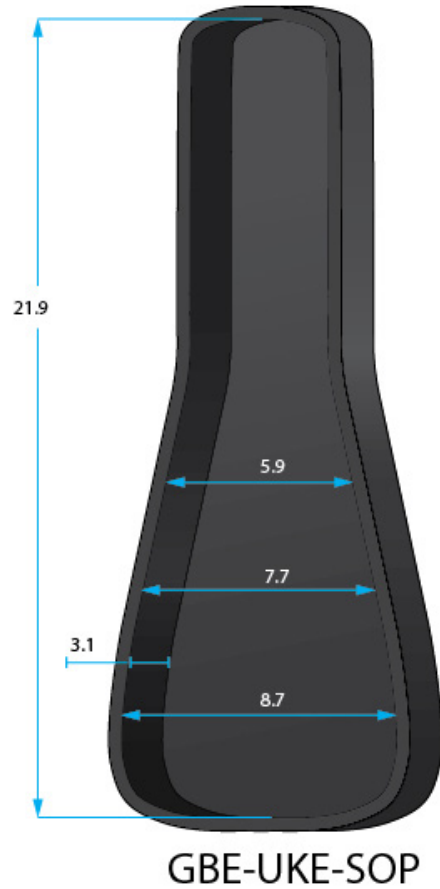

SPECIFICATION SHEET

* Dimensions Are Measured In Inches With No Interior Foam Compression

Interior Dimensions

BODY HEIGHT: 3.1" (79mm)	UPPER BOUT: 5.9" (150mm)
OVERALL LENGTH: 21.9" (556mm)	WAIST: 7.7" (196mm)
POCKET (MM): 215 X 170 X N/A	LOWER BOUT: 8.7" (221mm)

Exterior Dimensions

LENGTH: 22.6" (574mm)
WIDTH : 9.3" (236mm)
HEIGHT: 3.9" (99mm)
WEIGHT: 0.94lbs (0.45kgs)

GBE:

- Water-resistant 600-Denier nylon exterior for durable protection
- 10mm interior foam
- Heavy-duty nylon carry handle
- Adjustable backpack straps for comfortable transportation