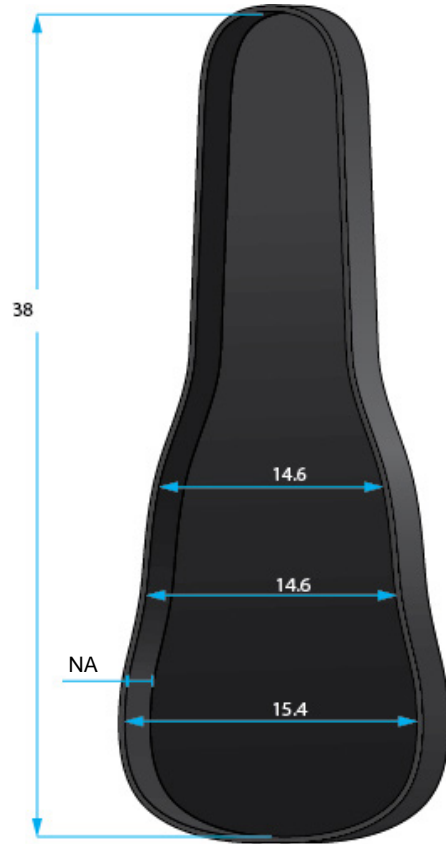

SPECIFICATION SHEET

GBE-MINI-ELEC

* Dimensions Are Measured In Inches With No Interior Foam Compression

Interior Dimensions

BODY HEIGHT: NA
OVERALL LENGTH: 38
POCKET :
14.6 X 14.6 X

UPPER BOUT: 14.6
WAIST: 14.6
LOWER BOUT: 15.4

Exterior Dimensions

LENGTH: 39
WIDTH : 16.1
HEIGHT: 1.2
WEIGHT: 1.47

GBE:

- Water-resistant 600-Denier nylon exterior for durable protection
- 10mm interior foam
- Heavy-duty nylon carry handle
- Adjustable backpack straps for comfortable transportation