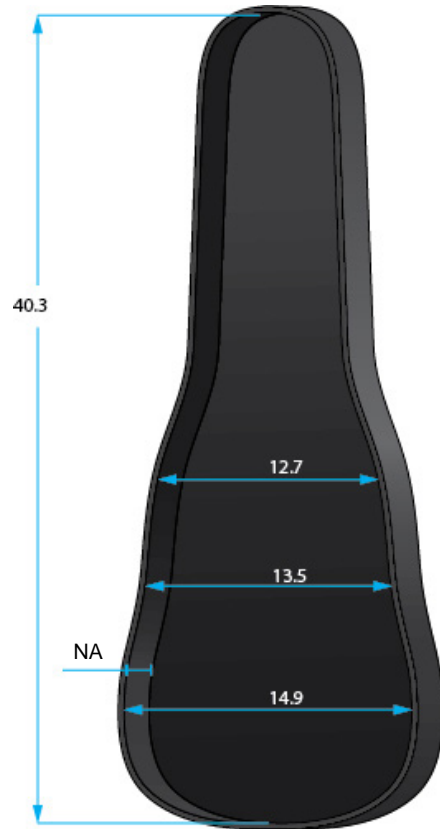

SPECIFICATION SHEET

GBE-ELECT

* Dimensions Are Measured In Inches With No Interior Foam Compression

Interior Dimensions

BODY HEIGHT: NA	UPPER BOUT: 12.7
OVERALL LENGTH: 40.3	WAIST: 13.5
POCKET : 14.6 X 11.8 X	LOWER BOUT:14.9

Exterior Dimensions

LENGTH:41.3
WIDTH : 15.7
HEIGHT: 1.2
WEIGHT: 1.53

GBE:

- Water-resistant 600-Denier nylon exterior for durable protection
- 10mm interior foam
- Heavy-duty nylon carry handle
- Adjustable backpack straps for comfortable transportation