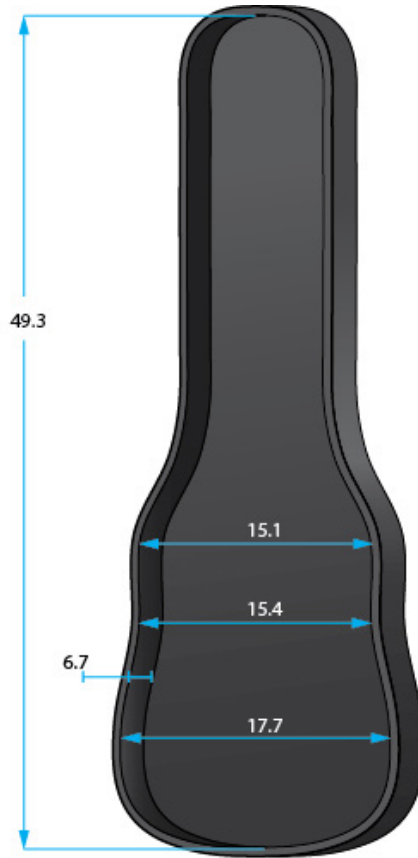

SPECIFICATION SHEET

GBE-AC-BASS

* Dimensions Are Measured In Inches With No Interior Foam Compression

Interior Dimensions

BODY HEIGHT: 6.7

UPPER BOUT: 15.1

OVERALL LENGTH: 49.3

WAIST: 15.4

POCKET :17.7 X 15.2 X 0

LOWER BOUT:17.7

Exterior Dimensions

LENGTH:49.9

WIDTH : 18.5

HEIGHT: 7.1

WEIGHT: 2.16

GBE:

- Water-resistant 600-Denier nylon exterior for durable protection
- 10mm interior foam
- Heavy-duty nylon carry handle
- Adjustable backpack straps for comfortable transportation