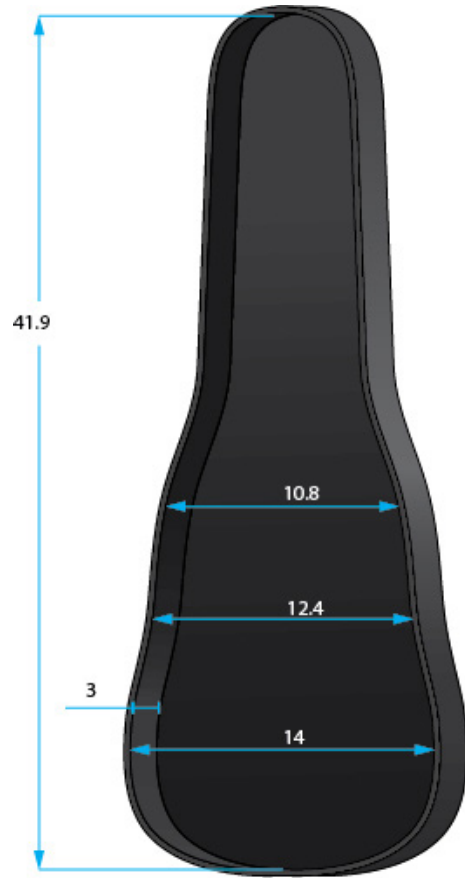

SPECIFICATION SHEET

GB-4G-ELECX2

* Dimensions Are Measured In Inches With No Interior Foam Compression

Interior Dimensions

BODY HEIGHT: 3

UPPER BOUT: 10.8

OVERALL LENGTH: 41.9

WAIST: 12.4

POCKET :

LOWER BOUT: 14

14.2 X 11.4 X 0.8

Exterior Dimensions

LENGTH: 43.7

WIDTH : 15.4

HEIGHT: 5.1

WEIGHT: 3.64

4G:

- 20mm Interior Padding for Impact Resistance
- Spare Guitar Pick Storage on the Pick-Clip Zipper Pull
- Padded Backpack Style Straps
- Additional Internal Pads to Protect Bottom of Guitar