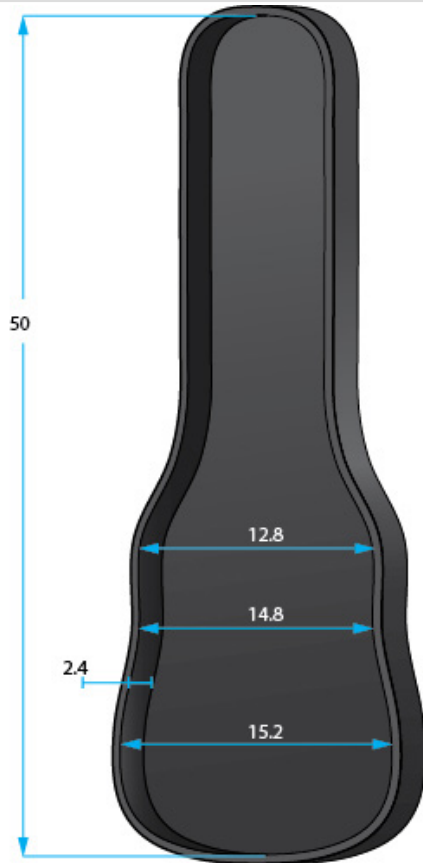

SPECIFICATION SHEET

GB-4G-BASS

* Dimensions Are Measured In Inches With No Interior Foam Compression

Interior Dimensions

BODY HEIGHT: 2.4

UPPER BOUT: 12.8

OVERALL LENGTH: 50

WAIST: 14.8

POCKET :

LOWER BOUT: 15.2

15.4 X 13.6 X 1.2

Exterior Dimensions

LENGTH: 51.4

WIDTH : 16.7

HEIGHT: 3.35

WEIGHT: 3.58

4G:

- 20mm Interior Padding for Impact Resistance
- Spare Guitar Pick Storage on the Pick-Clip Zipper Pull
- Padded Backpack Style Straps
- Additional Internal Pads to Protect Bottom of Guitar