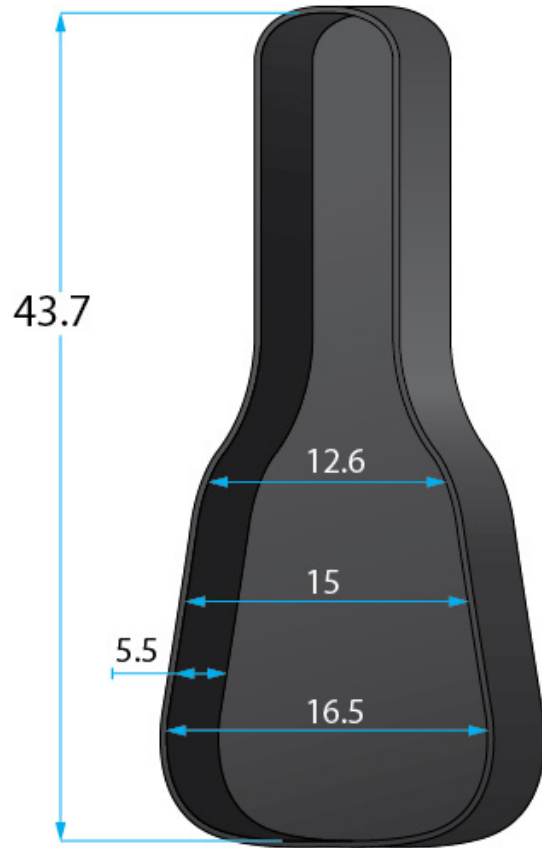

SPECIFICATION SHEET

GB-4G-ACOUSTIC

* Dimensions Are Measured In Inches With No Interior Foam Compression

Interior Dimensions

BODY HEIGHT: 5.5

UPPER BOUT: 12.6

OVERALL LENGTH: 43.7

WAIST: 15

POCKET :

LOWER BOUT: 16.5

15.2 X 13.2 X 1

Exterior Dimensions

LENGTH: 45.1

WIDTH : 17.5

HEIGHT: 6.5

WEIGHT: 3.51

4G:

- 20mm Interior Padding for Impact Resistance
- Spare Guitar Pick Storage on the Pick-Clip Zipper Pull
- Padded Backpack Style Straps
- Additional Internal Pads to Protect Bottom of Guitar